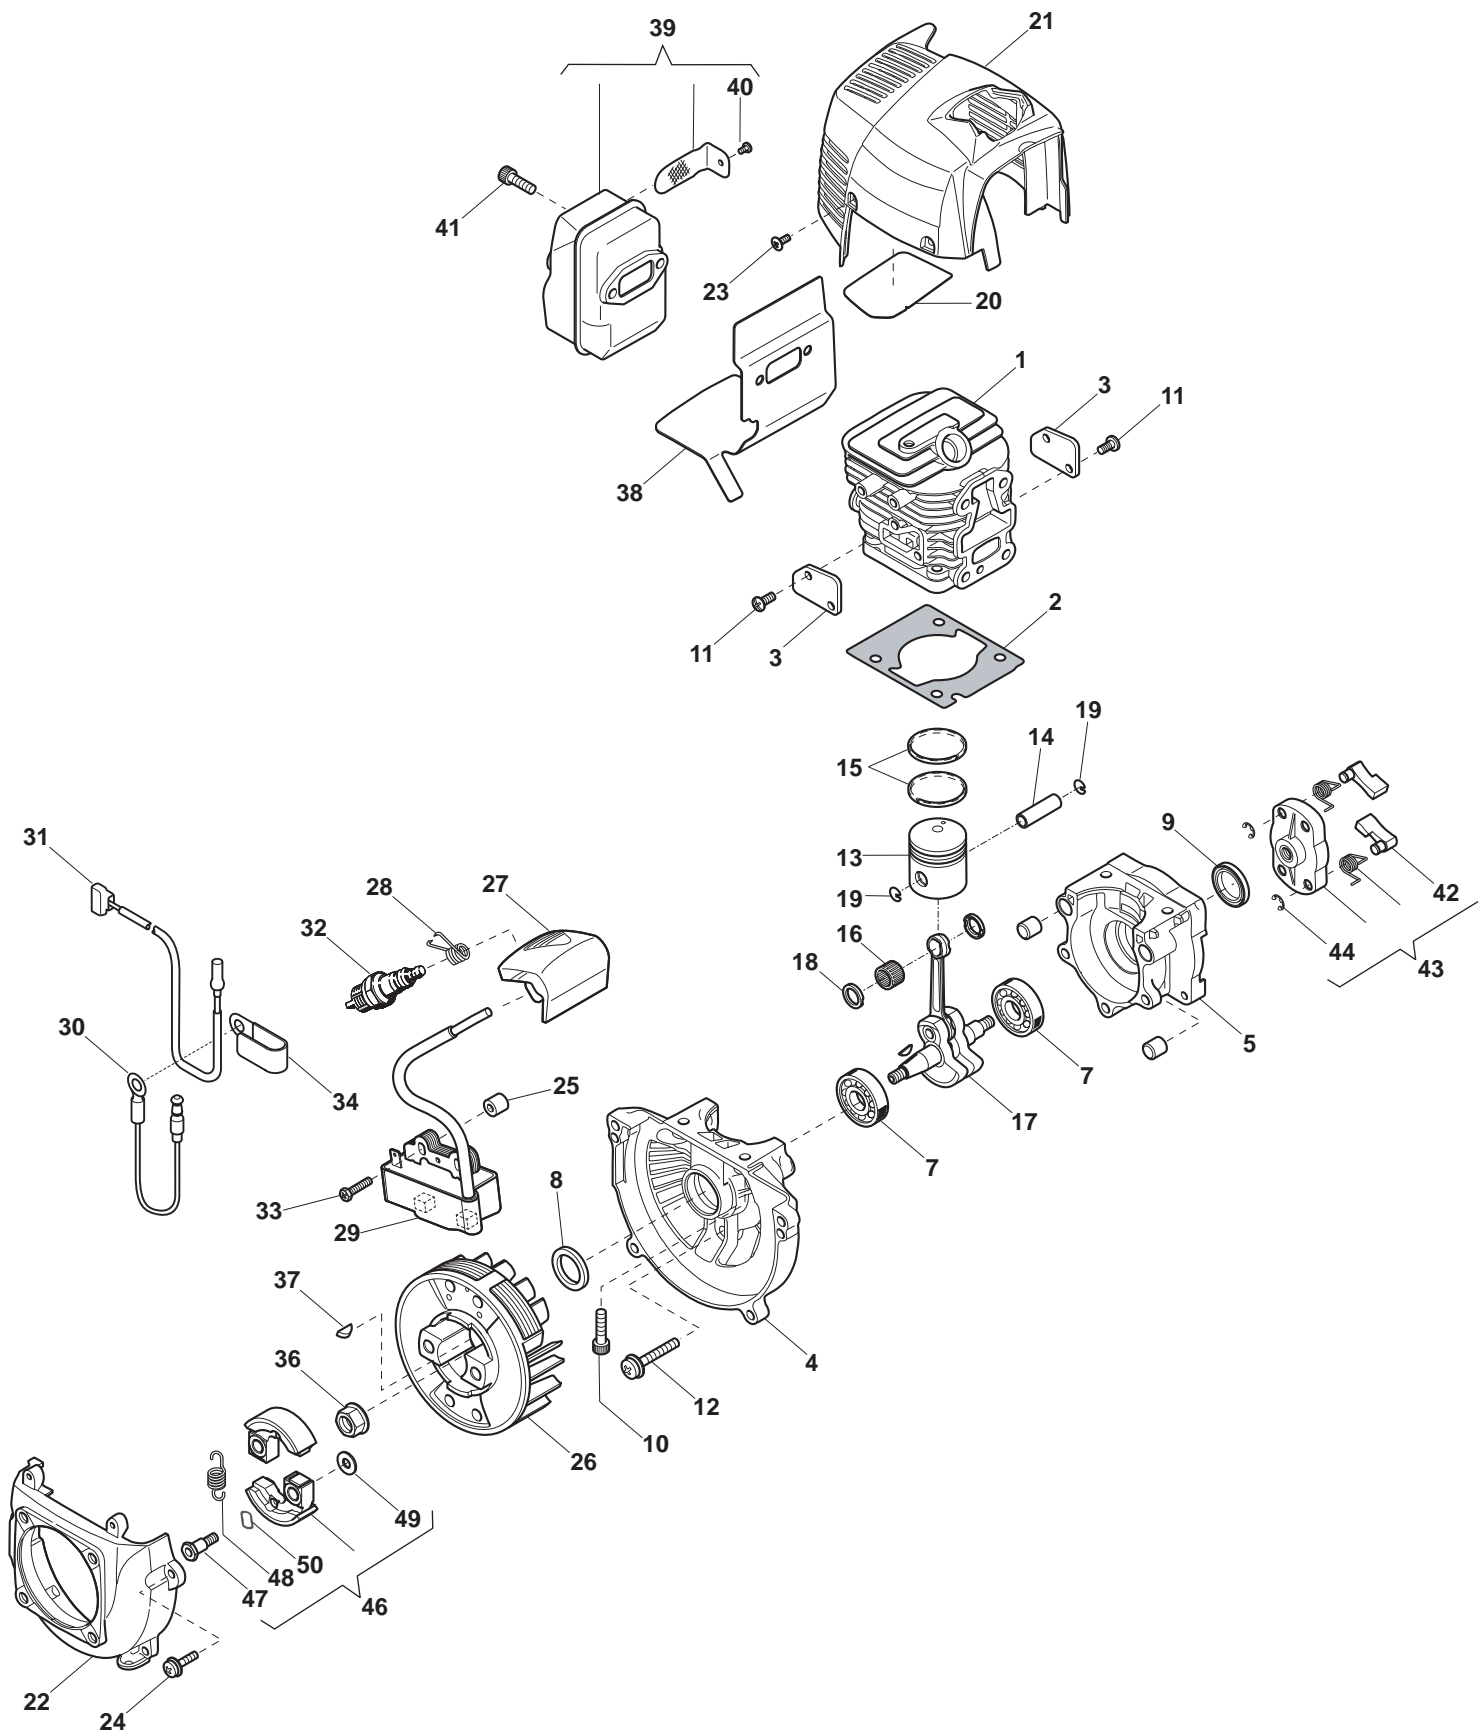

POS	PART. NO	Q.ty	DESCRIPTION	DESCRIZIONE	DESCRIPTION	BESCHREIBUNG	REMARKS
1	118801961/0	1	Cylinder	Cilindro	Cylindre	Zylinder	
2	118801773/0	1	Cylinder Gasket	Guarnizione Cilindro	Garniture Cylindre	Zylinderdichtung	
3	118801814/0	2	Plate	Piastrina	Plaquette	Blech	
4	118801820/0	1	Crankcase	Carter Motore	Carter Moteur	Kurbelgehäuse	
5	118801981/0	1	Crankcase	Carter Motore	Carter Moteur	Kurbelgehäuse	
7	119216039/0	2	Bearing	Cuscinetto	Roulement	Kugellager	
8	118801921/0	1	Seal Ring	Anello Di Tenuta	Anneau De Tenue	Dichtring	
9	118801994/0	1	Seal Ring	Anello Di Tenuta	Anneau De Tenue	Dichtring	
10	2135030	4	Screw	Vite	Vis	Schraube	
11	123878020/0	4	Screw	Vite	Vis	Schraube	
12	2135050	3	Screw	Vite	Vis	Schraube	
13	118801976/0	1	Piston	Pistone	Piston	Kolben	
14	118801796/0	1	Piston Pin	Spinotto Pistone	Pointeau Piston	Kolbenbolzen	
15	118801801/0	1	Piston Ring	Fascia Elastica	Collier Élastique	Kolbenring	
16	118801806/0	1	Bearing	Cuscinetto	Roulement	Kugellager	
17	118801885/0	1	Crankshaft	Albero Motore	Arbre Moteur	Motorwelle	
18	118801907/0	2	Spacer	Distanziale	Entretoise	Thermoisolierung	
19	118801911/0	2	Washer, Piston Pin	Fermo Spinotto	Circlip Pointeau	Anschlag Zapfen	
20	118801988/0	1	Pad	Pad	Pad	Pad	
21	118802004/0	1	Cylinder Cover Yellow	Copricilindro Giallo	Couvre-Cylindre Jaune	Zylinderabd. Gelb	
21	118801881/0	1	Cylinder Cover Red	Copricilindro Rosso	Couvre-Cylindre Rouge	Zylinderabd. Rot	
22	118801895/0	1	Housing	Carter	Carter	Gehäuse	
23	123878020/0	2	Screw	Vite	Vis	Schraube	
24	2135040	4	Screw	Vite	Vis	Schraube	
25	118801830/0	2	Insulator	Isolatore	Insulator	Platte	
26	118801837/0	1	Flywheel	Volano	Volant	Schwungrad	
27	118801842/0	1	Spark Plug Cover	Cappuccio Candela	Capuchon Bougie	Zündkerzenkappe	
28	3657050	1	Terminal	Terminal	Terminal	Terminal	
29	118801846/0	1	Electronic Coil	Bobina Elettronica	Bobine Électronique	Elektronikspule	
30	118801851/0	1	Earth Cable	Cavo Massa	Câble Masse	Erdungskabel	
31	118801986/0	1	Coil-Switch Cable	Cavo Bobina-Interruttore	Câble Bobine-Interrupt.	Spulendraht-Schalter	
32	3210024	1	Spark Plug	Candela	Bougie	Zündkerze	
33	2132510	2	Screw	Vite	Vis	Schraube	
34	118801943/0	1	Clamp	Fascetta	Collier	Rohrschelle	
36	2432050	1	Nut	Dado	Ecrou	Nuss	
37	3151010	1	Flywheel Key	Linguetta Volano	Languette Volant	Lasche Schwungrad	
38	118801774/0	1	Muffler Gasket	Guarnizione Silenziatore	Joint Silencieux	Schalldämpferdichtung	
39	118801868/0	1	Muffler	Silenziatore	Silencieux	Schalldämpfer	
40	118801906/0	1	Screw	Vite	Vis	Schraube	
41	2135040	2	Screw	Vite	Vis	Schraube	
42	118801812/0	2	Pawl	Dente Di Arresto	Cliquet De Lanceur	Starterklinke	
43	118801990/0	1	Starter Pulley	Puleggia Avviamento	Poulie Démarrage	Riemenscheibe Starter	
44	118801912/0	2	Snap Ring	Anello Elastico	Anneau Ressort	Sprengring	
46	118801810/0	1	Clutch Ass.Y	Ass. Frizione	Friction	Set Kupplung	
47	118801917/0	2	Pin	Perno	Pivot	Bolzen	
48	118801935/0	1	Spring	Molla	Ressort	Feder	
49	2312080	2	Washer	Rosetta	Rondelle	Scheibe	
50	118802002/0	2	Washer	Rosetta	Rondelle	Scheibe